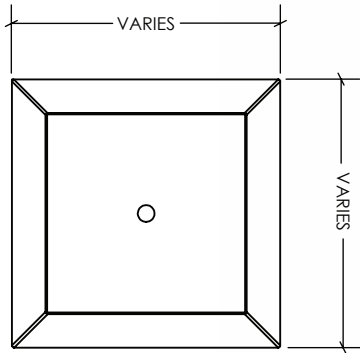

P L A N T E R W O R X
C O N T R A C T

TAPERED SQUARE PLANTER
DIMENSIONS VARY | PRODUCT IS MADE TO ORDER

MANUFACTURED FROM:
.125" ASTM A240 STAINLESS STEEL
T-304 (T-316L BY REQUEST),
.125" CORTEN STEEL ASTM A588
OR .125" ALUMINUM ASTM B-209, 5052 ALLOY
WITH A POLYESTER BASED ARCHITECTURAL/MARINE
GRADE POWDER COAT FINISH
AVAILABLE IN STANDARD FINISHES OR IN ANY RAL COLOR

P L A N T E R W O R X 9 8 7 E S S E X S T B R O O K L Y N N Y 1 1 2 0 8
T 7 1 8 . 9 6 3 . 0 5 6 4 F 7 1 8 . 9 6 3 . 0 5 6 5
P L A N T E R W O R X . C O M

P L A N T E R W O R X

C O N T R A C T

TAPERED SQUARE PLANTER

DIMENSIONS VARY | PRODUCT IS MADE TO ORDER

MANUFACTURED FROM:
.125" ASTM A240 STAINLESS STEEL
T-304 (T-316L BY REQUEST),
.125" CORTEN STEEL ASTM A588
OR .125" ALUMINUM ASTM B-209, 5052 ALLOY
WITH A POLYESTER BASED ARCHITECTURAL/MARINE
GRADE POWDER COAT FINISH
AVAILABLE IN STANDARD FINISHES OR IN ANY RAL COLOR