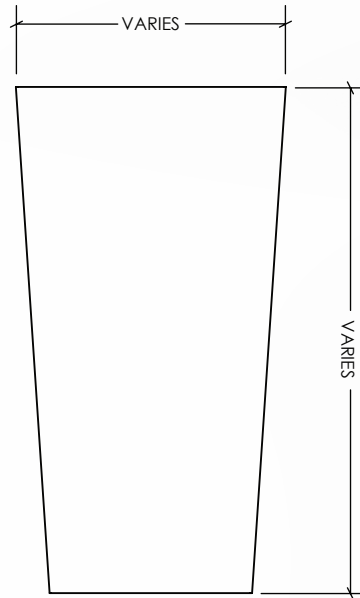

P L A N T E R W O R X
C O N T R A C T

TAPERED SQUARE PLANTER
DIMENSIONS VARY | PRODUCT IS MADE TO ORDER

MANUFACTURED FROM:
.125" ASTM A240 STAINLESS STEEL
T-304 (T-316L BY REQUEST),
.125" CORTEN STEEL ASTM A588
OR .125" ALUMINUM ASTM B-209, 5052 ALLOY
WITH A POLYESTER BASED ARCHITECTURAL/MARINE
GRADE POWDER COAT FINISH
AVAILABLE IN STANDARD FINISHES OR IN ANY RAL COLOR

P L A N T E R W O R X 9 8 7 E S S E X S T B R O O K L Y N N Y 1 1 2 0 8
T 7 1 8 . 9 6 3 . 0 5 6 4 F 7 1 8 . 9 6 3 . 0 5 6 5
P L A N T E R W O R X . C O M

P L A N T E R W O R X

C O N T R A C T

TAPERED SQUARE PLANTER

DIMENSIONS VARY | PRODUCT IS MADE TO ORDER

MANUFACTURED FROM:
.125" ASTM A240 STAINLESS STEEL
T-304 (T-316L BY REQUEST),
.125" CORTEN STEEL ASTM A588
OR .125" ALUMINUM ASTM B-209, 5052 ALLOY
WITH A POLYESTER BASED ARCHITECTURAL/MARINE
GRADE POWDER COAT FINISH
AVAILABLE IN STANDARD FINISHES OR IN ANY RAL COLOR