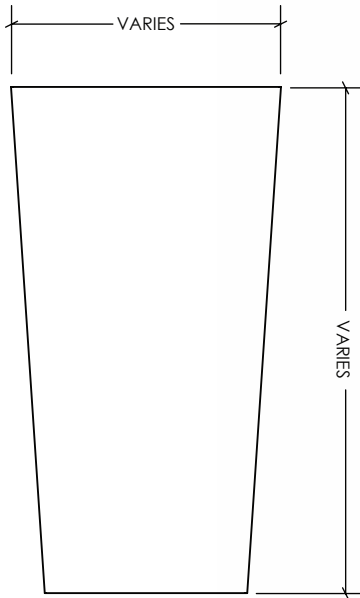

P L A N T E R W O R X
C O N T R A C T

TAPERED SQUARE PLANTER
DIMENSIONS VARY | PRODUCT IS MADE TO ORDER

MANUFACTURED FROM:
.125" ASTM A240 STAINLESS STEEL
T-304 (T-316L BY REQUEST),
.125" CORTEN STEEL ASTM A588
OR .125" ALUMINUM ASTM B-209, 5052 ALLOY
WITH A POLYESTER BASED ARCHITECTURAL/MARINE
GRADE POWDER COAT FINISH
AVAILABLE IN STANDARD FINISHES OR IN ANY RAL COLOR

P L A N T E R W O R X 9 8 7 E S S E X S T B R O O K L Y N N Y 1 1 2 0 8
T 7 1 8 . 9 6 3 . 0 5 6 4 F 7 1 8 . 9 6 3 . 0 5 6 5
P L A N T E R W O R X . C O M

P L A N T E R W O R X

C O N T R A C T

TAPERED SQUARE PLANTER

DIMENSIONS VARY | PRODUCT IS MADE TO ORDER

MANUFACTURED FROM:
.125" ASTM A240 STAINLESS STEEL
T-304 (T-316L BY REQUEST),
.125" CORTEN STEEL ASTM A588
OR .125" ALUMINUM ASTM B-209, 5052 ALLOY
WITH A POLYESTER BASED ARCHITECTURAL/MARINE
GRADE POWDER COAT FINISH
AVAILABLE IN STANDARD FINISHES OR IN ANY RAL COLOR