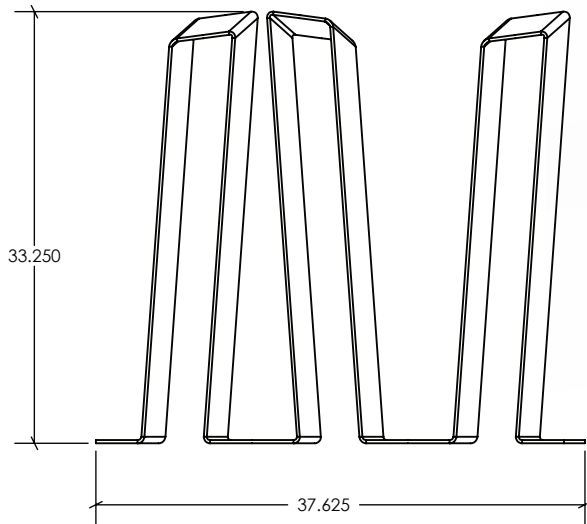

P L A N T E R W O R X
S I T E

LUDLOW BIKE RACK

36.25"H x 37.5"W x 16.5"D

MANUFACTURED FROM:
.25" ASTM A240 STAINLESS STEEL / 75 lbs
T-304 (T-316L BY REQUEST)
IN A NON-DIRECTIONAL SATIN FINISH
OR .25" ASTM A36 MILD STEEL / 75 lbs
WITH A POLYESTER BASED ARCHITECTURAL/MARINE
GRADE POWDER COAT FINISH
AVAILABLE IN STANDARD FINISHES OR IN ANY RAL COLOR

P L A N T E R W O R X 9 8 7 E S S E X S T B R O O K L Y N N Y 1 1 2 0 8
T 7 1 8 . 9 6 3 . 0 5 6 4 F 7 1 8 . 9 6 3 . 0 5 6 5
P L A N T E R W O R X . C O M

PLANTERWORX SITE

LUDLOW BIKE RACK

36.25"H x 37.5"W x 16.5"D

MANUFACTURED FROM:
.25" ASTM A240 STAINLESS STEEL / 75 lbs
T-304 (T-316L BY REQUEST)
IN A NON-DIRECTIONAL SATIN FINISH
OR .25" ASTM A36 MILD STEEL / 75 lbs
WITH A POLYESTER BASED ARCHITECTURAL/MARINE
GRADE POWDER COAT FINISH
AVAILABLE IN STANDARD FINISHES OR IN ANY RAL COLOR