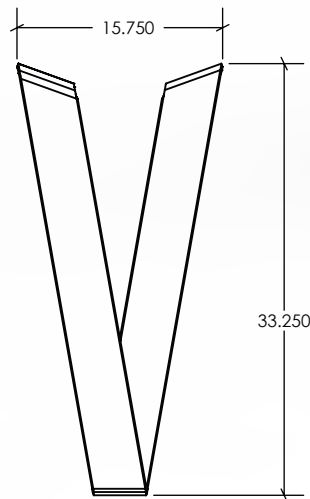

P L A N T E R W O R X
S I T E

LUDLOW BIKE RACK

36.25"H x 37.5"W x 16.5"D

MANUFACTURED FROM:
.25" ASTM A240 STAINLESS STEEL / 75 lbs
T-304 (T-316L BY REQUEST)
IN A NON-DIRECTIONAL SATIN FINISH
OR .25" ASTM A36 MILD STEEL / 75 lbs
WITH A POLYESTER BASED ARCHITECTURAL/MARINE
GRADE POWDER COAT FINISH
AVAILABLE IN STANDARD FINISHES OR IN ANY RAL COLOR

P L A N T E R W O R X 9 8 7 E S S E X S T B R O O K L Y N N Y 1 1 2 0 8
T 7 1 8 . 9 6 3 . 0 5 6 4 F 7 1 8 . 9 6 3 . 0 5 6 5
P L A N T E R W O R X . C O M

PLANTERWORX SITE

LUDLOW BIKE RACK

36.25"H x 37.5"W x 16.5"D