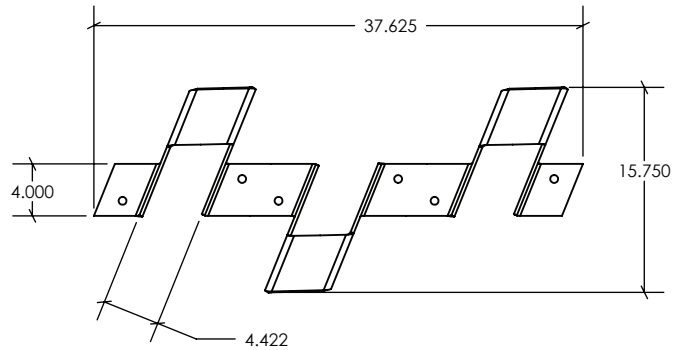

P L A N T E R W O R X
S I T E

LUDLOW BIKE RACK

36.25"H x 37.5"W x 16.5"D

MANUFACTURED FROM:
.25" ASTM A240 STAINLESS STEEL / 75 lbs
T-304 (T-316L BY REQUEST)
IN A NON-DIRECTIONAL SATIN FINISH
OR .25" ASTM A36 MILD STEEL / 75 lbs
WITH A POLYESTER BASED ARCHITECTURAL/MARINE
GRADE POWDER COAT FINISH
AVAILABLE IN STANDARD FINISHES OR IN ANY RAL COLOR

P L A N T E R W O R X 9 8 7 E S S E X S T B R O O K L Y N N Y 1 1 2 0 8
T 7 1 8 . 9 6 3 . 0 5 6 4 F 7 1 8 . 9 6 3 . 0 5 6 5
P L A N T E R W O R X . C O M

PLANTERWORX SITE

LUDLOW BIKE RACK

36.25"H x 37.5"W x 16.5"D

MANUFACTURED FROM:
.25" ASTM A240 STAINLESS STEEL / 75 lbs
T-304 (T-316L BY REQUEST)
IN A NON-DIRECTIONAL SATIN FINISH
OR .25" ASTM A36 MILD STEEL / 75 lbs
WITH A POLYESTER BASED ARCHITECTURAL/MARINE
GRADE POWDER COAT FINISH
AVAILABLE IN STANDARD FINISHES OR IN ANY RAL COLOR