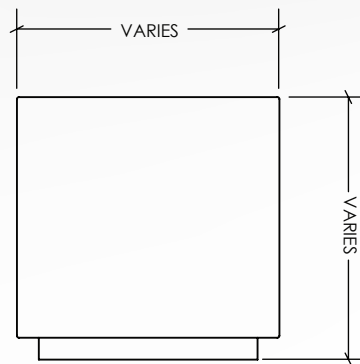

P L A N T E R W O R X
C O N T R A C T

EMPIRE PLANTER

DIMENSIONS VARY | PRODUCT IS MADE TO ORDER

MANUFACTURED FROM:
.125" ASTM A240 STAINLESS STEEL
T-304 (T-316L BY REQUEST),
.125" CORTEN STEEL ASTM A588
OR .125" ALUMINUM ASTM B-209, 5052 ALLOY
WITH A POLYESTER BASED ARCHITECTURAL/MARINE
GRADE POWDER COAT FINISH
AVAILABLE IN STANDARD FINISHES OR IN ANY RAL COLOR

P L A N T E R W O R X 9 8 7 E S S E X S T B R O O K L Y N N Y 1 1 2 0 8
T 7 1 8 . 9 6 3 . 0 5 6 4 F 7 1 8 . 9 6 3 . 0 5 6 5
P L A N T E R W O R X . C O M

P L A N T E R W O R X C O N T R A C T

EMPIRE PLANTER

DIMENSIONS VARY | PRODUCT IS MADE TO ORDER

MANUFACTURED FROM:
.125" ASTM A240 STAINLESS STEEL
T-304 (T-316L BY REQUEST),
.125" CORTEN STEEL ASTM A588
OR .125" ALUMINUM ASTM B-209, 5052 ALLOY
WITH A POLYESTER BASED ARCHITECTURAL/MARINE
GRADE POWDER COAT FINISH
AVAILABLE IN STANDARD FINISHES OR IN ANY RAL COLOR