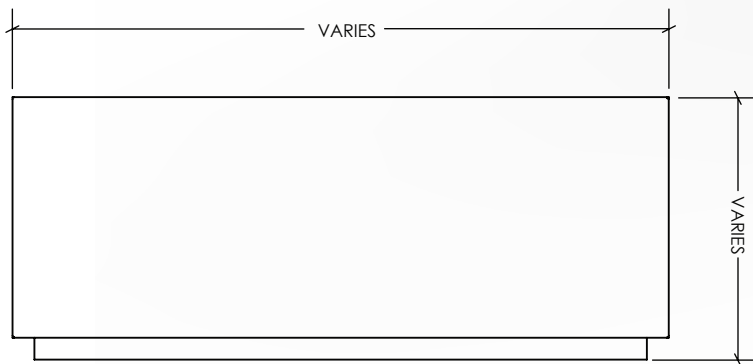

P L A N T E R W O R X C O N T R A C T

EMPIRE PLANTER

DIMENSIONS VARY | PRODUCT IS MADE TO ORDER

MANUFACTURED FROM:
.125" ASTM A240 STAINLESS STEEL
T-304 (T-316L BY REQUEST),
.125" CORTEN STEEL ASTM A588
OR .125" ALUMINUM ASTM B-209, 5052 ALLOY
WITH A POLYESTER BASED ARCHITECTURAL/MARINE
GRADE POWDER COAT FINISH
AVAILABLE IN STANDARD FINISHES OR IN ANY RAL COLOR

P L A N T E R W O R X 9 8 7 E S S E X S T B R O O K L Y N N Y 1 1 2 0 8
T 7 1 8 . 9 6 3 . 0 5 6 4 F 7 1 8 . 9 6 3 . 0 5 6 5
P L A N T E R W O R X . C O M