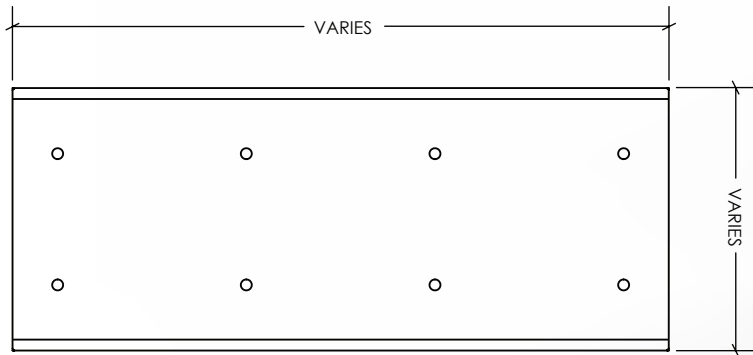

P L A N T E R W O R X
C O N T R A C T

EMPIRE PLANTER

DIMENSIONS VARY | PRODUCT IS MADE TO ORDER

MANUFACTURED FROM:
.125" ASTM A240 STAINLESS STEEL
T-304 (T-316L BY REQUEST),
.125" CORTEN STEEL ASTM A588
OR .125" ALUMINUM ASTM B-209, 5052 ALLOY
WITH A POLYESTER BASED ARCHITECTURAL/MARINE
GRADE POWDER COAT FINISH
AVAILABLE IN STANDARD FINISHES OR IN ANY RAL COLOR

P L A N T E R W O R X 9 8 7 E S S E X S T B R O O K L Y N N Y 1 1 2 0 8
T 7 1 8 . 9 6 3 . 0 5 6 4 F 7 1 8 . 9 6 3 . 0 5 6 5
P L A N T E R W O R X . C O M

P L A N T E R W O R X C O N T R A C T

EMPIRE PLANTER

DIMENSIONS VARY | PRODUCT IS MADE TO ORDER

MANUFACTURED FROM:
.125" ASTM A240 STAINLESS STEEL
T-304 (T-316L BY REQUEST),
.125" CORTEN STEEL ASTM A588
OR .125" ALUMINUM ASTM B-209, 5052 ALLOY
WITH A POLYESTER BASED ARCHITECTURAL/MARINE
GRADE POWDER COAT FINISH
AVAILABLE IN STANDARD FINISHES OR IN ANY RAL COLOR