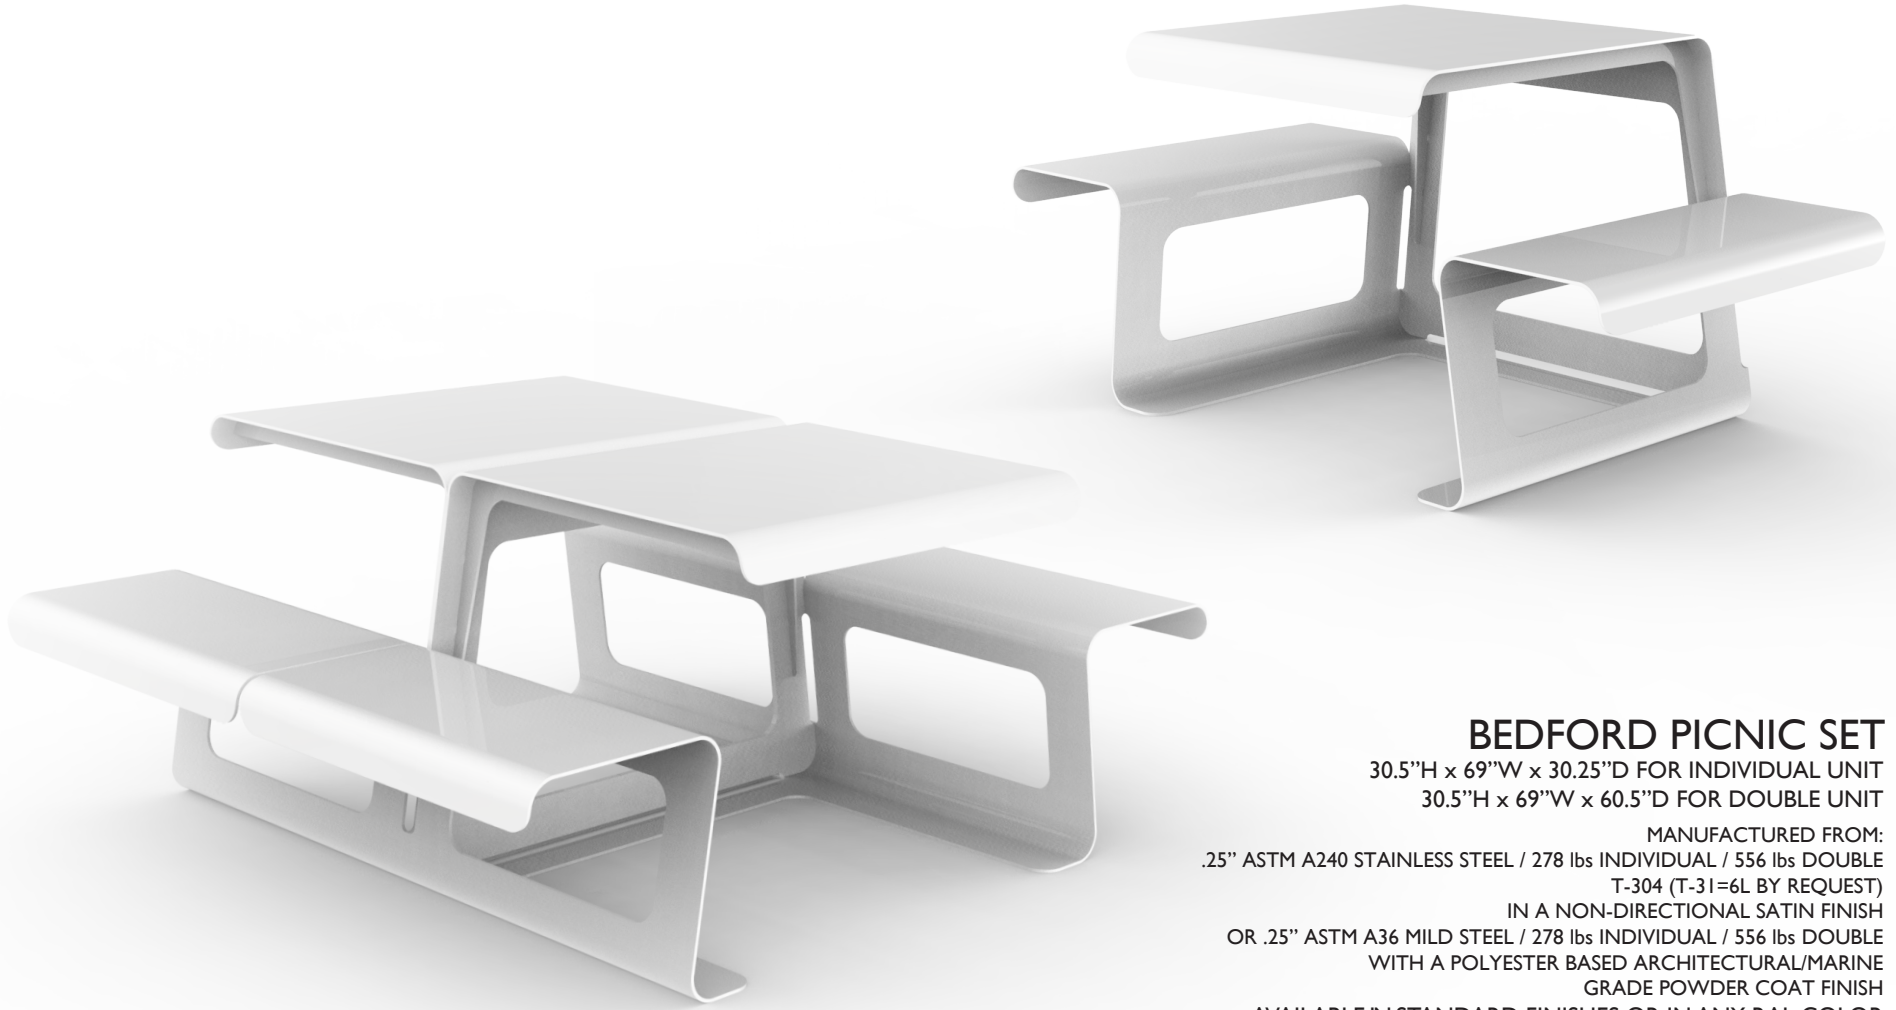

## BEDFORD PICNIC SET

30.5"H x 69"W x 30.25"D FOR INDIVIDUAL UNIT

30.5"H x 69"W x 60.5"D FOR DOUBLE UNIT

MANUFACTURED FROM:

.25" ASTM A240 STAINLESS STEEL / 278 lbs INDIVIDUAL / 556 lbs DOUBLE

T-304 (T-31=6L BY REQUEST)

IN A NON-DIRECTIONAL SATIN FINISH

OR .25" ASTM A36 MILD STEEL / 278 lbs INDIVIDUAL / 556 lbs DOUBLE

WITH A POLYESTER BASED ARCHITECTURAL/MARINE

GRADE POWDER COAT FINISH

AVAILABLE IN STANDARD FINISHES OR IN ANY RAL COLOR

## BEDFORD PICNIC SET

30.5"H x 69"W x 30.25"D FOR INDIVIDUAL UNIT

MANUFACTURED FROM:  
.25" ASTM A240 STAINLESS STEEL / 278 lbs  
T-304 (T-31=6L BY REQUEST)  
IN A NON-DIRECTIONAL SATIN FINISH  
OR .25" ASTM A36 MILD STEEL / 278 lbs  
WITH A POLYESTER BASED ARCHITECTURAL/MARINE  
GRADE POWDER COAT FINISH  
AVAILABLE IN STANDARD FINISHES OR IN ANY RAL COLOR