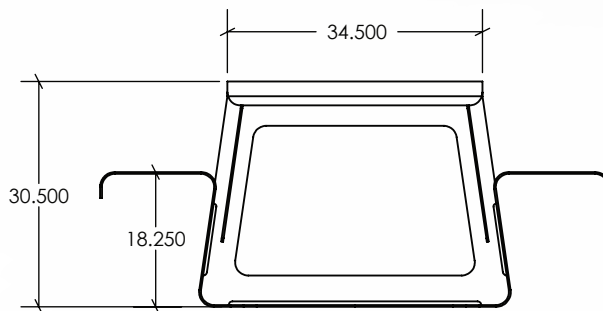

## BEDFORD PICNIC SET

30.5"H x 69"W x 30.25"D FOR INDIVIDUAL UNIT

30.5"H x 69"W x 60.5"D FOR DOUBLE UNIT

MANUFACTURED FROM:

.25" ASTM A240 STAINLESS STEEL / 278 lbs INDIVIDUAL / 556 lbs DOUBLE

T-304 (T-31=6L BY REQUEST)

IN A NON-DIRECTIONAL SATIN FINISH

OR .25" ASTM A36 MILD STEEL / 278 lbs INDIVIDUAL / 556 lbs DOUBLE

WITH A POLYESTER BASED ARCHITECTURAL/MARINE

GRADE POWDER COAT FINISH

AVAILABLE IN STANDARD FINISHES OR IN ANY RAL COLOR

## BEDFORD PICNIC SET

30.5"H x 69"W x 30.25"D FOR INDIVIDUAL UNIT

MANUFACTURED FROM:  
.25" ASTM A240 STAINLESS STEEL / 278 lbs  
T-304 (T-31=6L BY REQUEST)  
IN A NON-DIRECTIONAL SATIN FINISH  
OR .25" ASTM A36 MILD STEEL / 278 lbs  
WITH A POLYESTER BASED ARCHITECTURAL/MARINE  
GRADE POWDER COAT FINISH  
AVAILABLE IN STANDARD FINISHES OR IN ANY RAL COLOR