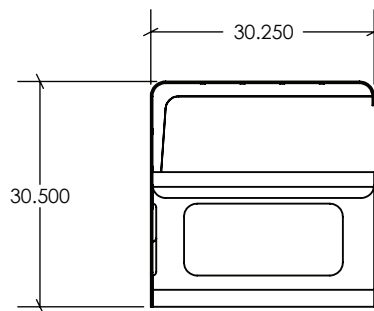

## BEDFORD PICNIC SET

30.5"H x 69"W x 30.25"D FOR INDIVIDUAL UNIT

30.5"H x 69"W x 60.5"D FOR DOUBLE UNIT

MANUFACTURED FROM:

.25" ASTM A240 STAINLESS STEEL / 278 lbs INDIVIDUAL / 556 lbs DOUBLE

T-304 (T-31=6L BY REQUEST)

IN A NON-DIRECTIONAL SATIN FINISH

OR .25" ASTM A36 MILD STEEL / 278 lbs INDIVIDUAL / 556 lbs DOUBLE

WITH A POLYESTER BASED ARCHITECTURAL/MARINE

GRADE POWDER COAT FINISH

AVAILABLE IN STANDARD FINISHES OR IN ANY RAL COLOR

## BEDFORD PICNIC SET

30.5"H x 69"W x 30.25"D FOR INDIVIDUAL UNIT

MANUFACTURED FROM:  
.25" ASTM A240 STAINLESS STEEL / 278 lbs  
T-304 (T-31=6L BY REQUEST)  
IN A NON-DIRECTIONAL SATIN FINISH  
OR .25" ASTM A36 MILD STEEL / 278 lbs  
WITH A POLYESTER BASED ARCHITECTURAL/MARINE  
GRADE POWDER COAT FINISH  
AVAILABLE IN STANDARD FINISHES OR IN ANY RAL COLOR