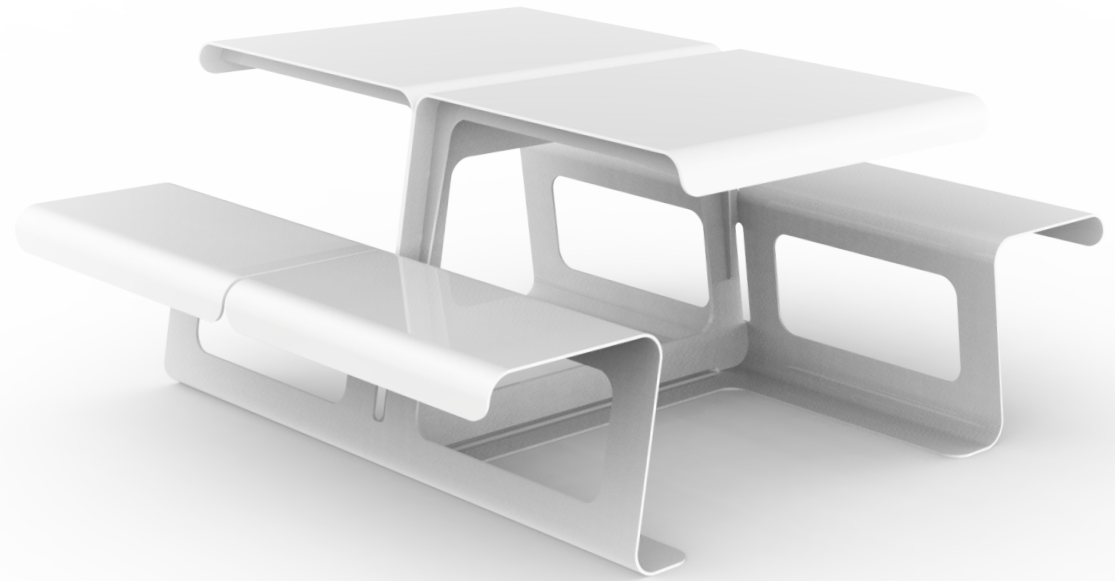

PLANTERWORX SITE

BEDFORD PICNIC SET 30.5"H x 69"W x 60.5"D FOR DOUBLE UNIT

MANUFACTURED FROM:
.25" ASTM A240 STAINLESS STEEL / 556 lbs
T-304 (T-31=6L BY REQUEST)
IN A NON-DIRECTIONAL SATIN FINISH
OR .25" ASTM A36 MILD STEEL / 556 lbs
WITH A POLYESTER BASED ARCHITECTURAL/MARINE
GRADE POWDER COAT FINISH
AVAILABLE IN STANDARD FINISHES OR IN ANY RAL COLOR

PLANTERWORX 987 ESSEX ST BROOKLYN NY 11208
T 718.963.0564 F 718.963.0565
PLANTERWORX.COM