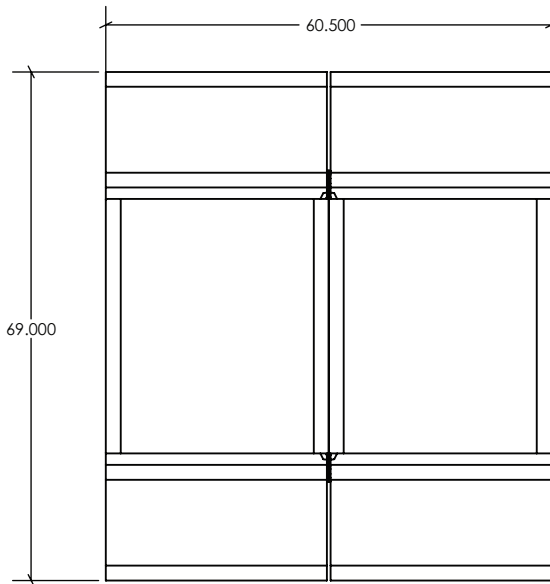

PLANTERWORX SITE

BEDFORD PICNIC SET 30.5"H x 69"W x 60.5"D FOR DOUBLE UNIT

MANUFACTURED FROM:
.25" ASTM A240 STAINLESS STEEL / 556 lbs
T-304 (T-31=6L BY REQUEST)
IN A NON-DIRECTIONAL SATIN FINISH
OR .25" ASTM A36 MILD STEEL / 556 lbs
WITH A POLYESTER BASED ARCHITECTURAL/MARINE
GRADE POWDER COAT FINISH
AVAILABLE IN STANDARD FINISHES OR IN ANY RAL COLOR

PLANTERWORX 987 ESSEX ST BROOKLYN NY 11208
T 718.963.0564 F 718.963.0565
PLANTERWORX.COM