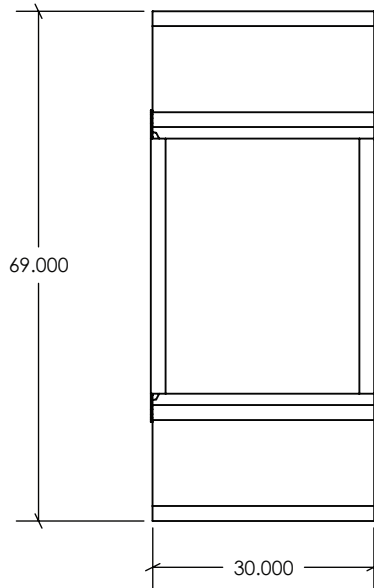

## BEDFORD PICNIC SET

30.5"H x 69"W x 30.25"D FOR INDIVIDUAL UNIT

30.5"H x 69"W x 60.5"D FOR DOUBLE UNIT

MANUFACTURED FROM:

.25" ASTM A240 STAINLESS STEEL / 278 lbs INDIVIDUAL / 556 lbs DOUBLE

T-304 (T-31=6L BY REQUEST)

## BEDFORD PICNIC SET

30.5"H x 69"W x 30.25"D FOR INDIVIDUAL UNIT

MANUFACTURED FROM:  
.25" ASTM A240 STAINLESS STEEL / 278 lbs  
T-304 (T-31=6L BY REQUEST)  
IN A NON-DIRECTIONAL SATIN FINISH  
OR .25" ASTM A36 MILD STEEL / 278 lbs  
WITH A POLYESTER BASED ARCHITECTURAL/MARINE  
GRADE POWDER COAT FINISH  
AVAILABLE IN STANDARD FINISHES OR IN ANY RAL COLOR