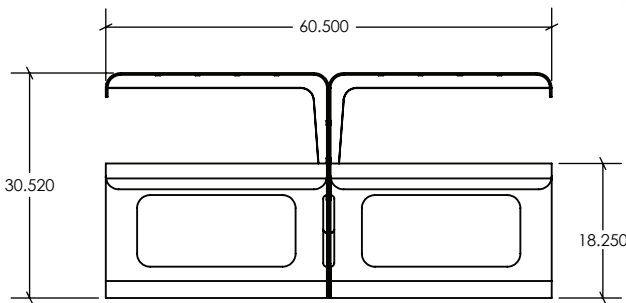

PLANTERWORX SITE

BEDFORD PICNIC SET 30.5"H x 69"W x 60.5"D FOR DOUBLE UNIT

MANUFACTURED FROM:
.25" ASTM A240 STAINLESS STEEL / 556 lbs
T-304 (T-31=6L BY REQUEST)
IN A NON-DIRECTIONAL SATIN FINISH
OR .25" ASTM A36 MILD STEEL / 556 lbs
WITH A POLYESTER BASED ARCHITECTURAL/MARINE
GRADE POWDER COAT FINISH
AVAILABLE IN STANDARD FINISHES OR IN ANY RAL COLOR

PLANTERWORX 987 ESSEX ST BROOKLYN NY 11208
T 718.963.0564 F 718.963.0565
PLANTERWORX.COM