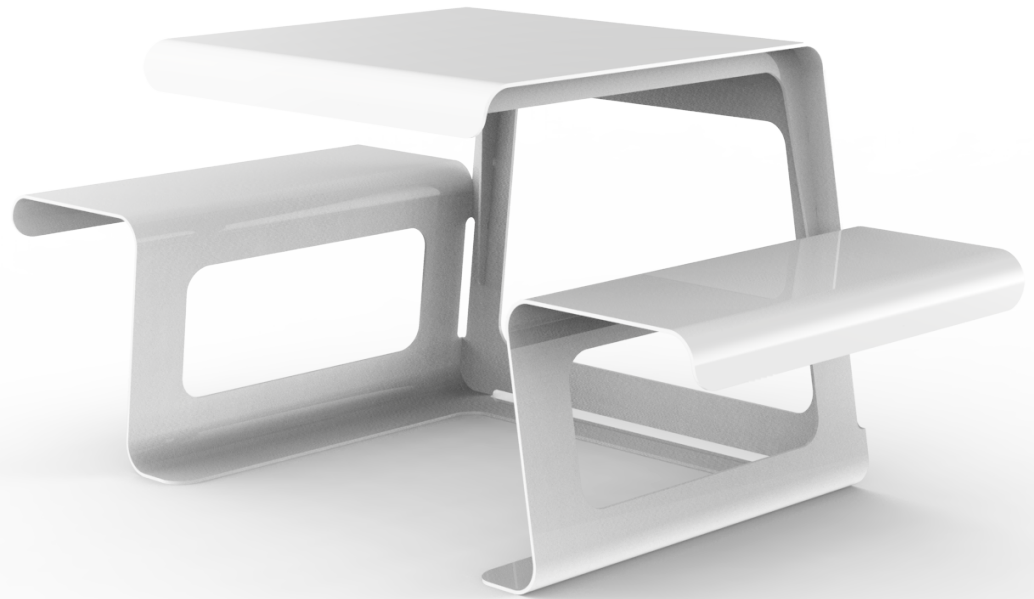

P L A N T E R W O R X S I T E

BEDFORD PICNIC SET

30.5"H x 69"W x 30.25"D FOR INDIVIDUAL UNIT

MANUFACTURED FROM:
.25" ASTM A240 STAINLESS STEEL / 278 lbs
T-304 (T-31=6L BY REQUEST)
IN A NON-DIRECTIONAL SATIN FINISH
OR .25" ASTM A36 MILD STEEL / 278 lbs
WITH A POLYESTER BASED ARCHITECTURAL/MARINE
GRADE POWDER COAT FINISH
AVAILABLE IN STANDARD FINISHES OR IN ANY RAL COLOR

P L A N T E R W O R X 9 8 7 E S S E X S T B R O O K L Y N N Y 1 1 2 0 8
T 7 1 8 . 9 6 3 . 0 5 6 4 F 7 1 8 . 9 6 3 . 0 5 6 5
P L A N T E R W O R X . C O M