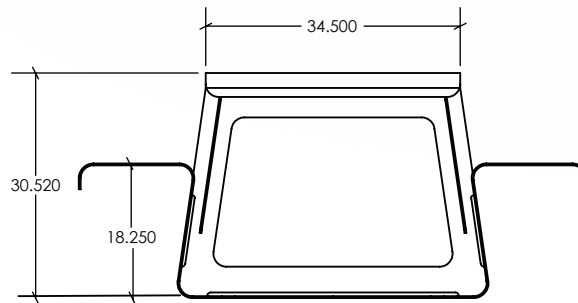

PLANTERWORX SITE

BEDFORD PICNIC SET 30.5"H x 69"W x 60.5"D FOR DOUBLE UNIT

MANUFACTURED FROM:
.25" ASTM A240 STAINLESS STEEL / 556 lbs
T-304 (T-31=6L BY REQUEST)
IN A NON-DIRECTIONAL SATIN FINISH
OR .25" ASTM A36 MILD STEEL / 556 lbs
WITH A POLYESTER BASED ARCHITECTURAL/MARINE
GRADE POWDER COAT FINISH
AVAILABLE IN STANDARD FINISHES OR IN ANY RAL COLOR

PLANTERWORX 987 ESSEX ST BROOKLYN NY 11208
T 718.963.0564 F 718.963.0565
PLANTERWORX.COM